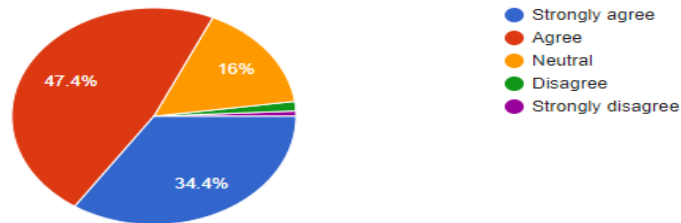

21. Give three observation / suggestions to improve the overall teaching – learning experience in your institution.

637 responses

- -
- No
- NA
- -
- Nothing
- None
- Na
- Good
- No suggestions

21. Give three observation / suggestions to improve the overall teaching – learning experience in your institution.

637 responses

- No
- no
- Excellent
- Nice
- Use better graphics and visual media to engage students well.
- No need
- Not any
- No
- No Suggestions