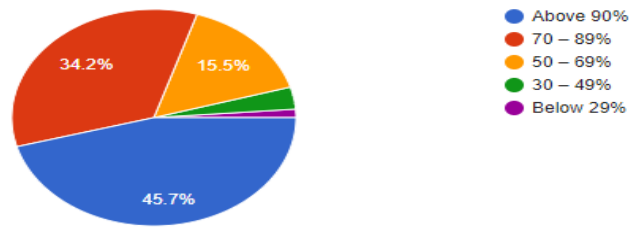

[Copy](#)

637 responses

19. What percentage of teachers use ICT tools such as LCD projector, Multimedia, etc. while teaching.

[Copy](#)

637 responses

20. The overall quality of teaching-learning process in your institute is very good.