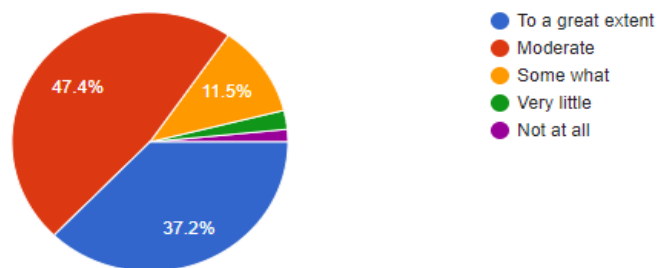

[Copy](#)

637 responses

16. The institute/ teachers use student centric methods, such as experiential learning, participative learning and problem solving methodologies for enhancing learning experiences

[Copy](#)

637 responses

17. Teachers encourage you to participate in extracurricular activities.

[Copy](#)

637 responses

18. Efforts are made by the institute/ teachers to inculcate soft skills, life skills and employability skills to make you ready for the world of work.