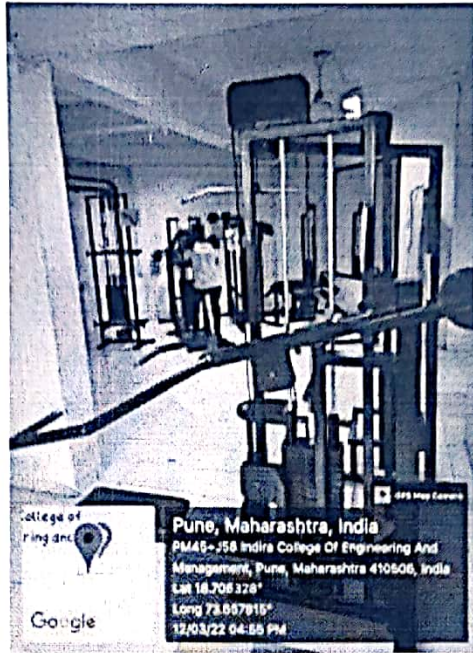

Fig. 5. Table Tennis Table

Doee
 Director of Physical Education
 College of Engineering
 & Management, Pune

Fig. 6. Chess and Carom

Gym: Area of 120 Sq.mtrs.

Fig. 7 (a). Gym

Pote
 Director of Physical Education
 Indira College of Engineering
 & Management, Pune

Fig. 7 (b). Gym

Open Gym: 8 Station

Fig. 8. Open Gym

[Signature]
 Director of Physical Education
 Indira College of Engineering
 & Management, Pune